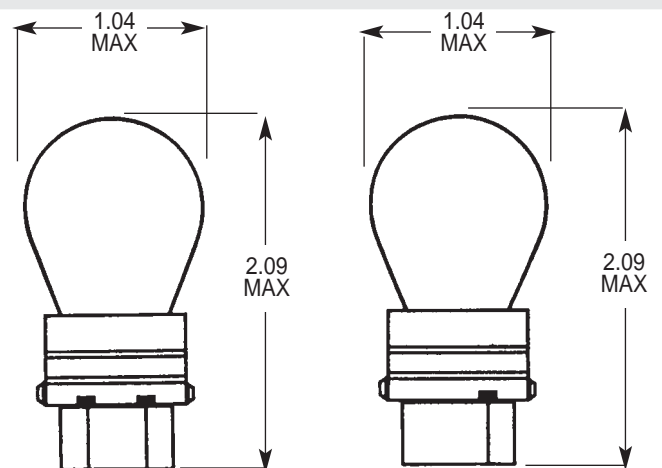

S-8 SPECIAL AUTOMOTIVE WEDGE LAMPS

NA = NATURAL AMBER COLOR
ALSO AVAILABLE IN RED

LINE NO.	VOLTS	AMPS	MSCP	LIFE	FILAMENT	D. F. WEDGE	S. F. WEDGE
11	12.0	2.00	21	1,500	C-6		3155
12	12.0	2.10	32	1,500	C-6		3156
13	12.0	2.10	32	1,500	C-6		3156NA
14	12.0	2.10/.48	32/2	1,500	C-6	3057	
15	12.0	2.10/.48	32/2	1,500	C-6	3057NA	
16	12.0	2.10/.48	32/3	1,500	C-6	3157	
17	12.0	2.10/.48	32/3	1,500	C-6	3157NA