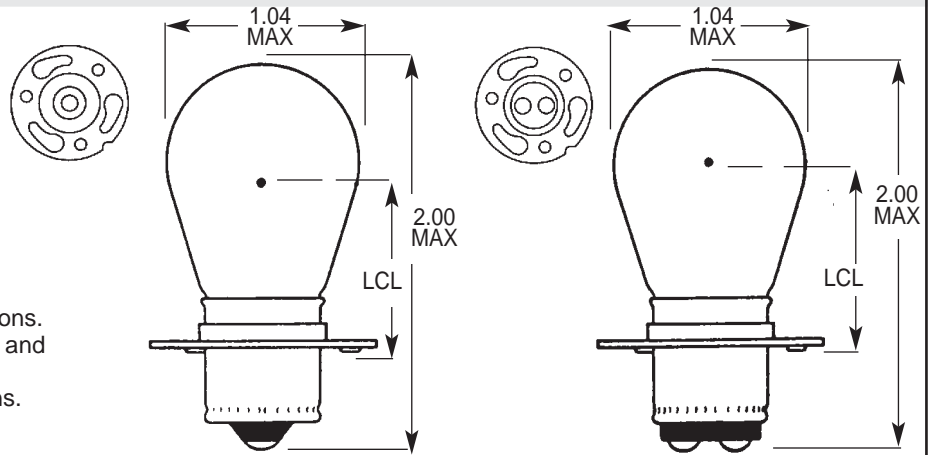

S-8 MINIATURE PREFOCUS LAMPS

"X" after part number denotes the following:

1. Entire lamp selected for minimum imperfections.
2. Lamp selected for exact filament positioning and brightness.
3. Lamp top selected for minimum imperfections.
4. Silver Contacts.

LINE NO.	VOLTS	AMPS	MSCP	LIFE	*FILAMENT	Single Contact Prefocus Base		Double Contact Prefocus Base	
						.88 ← LCL → 1.00	1565	1.00 ← LCL → 1.25	
1	5.1	1.75	4.8	1,000	C-2V		1565		
2	6.0	5.00	36.0	250	C-6	1615			
3	6.0	4.50	30.0	500	C-2R				1468
4	6.0	4.50	30.0	500	C-2R			1096	
5	6.5	2.75	23.0	100	FC-6Z				1649
6	6.5	2.75	23.0	100	C-6			1630	
7	6.5	2.75	23.0	100	C-6				1460X
8	6.5	2.75	23.0	100	C-6				1460
9	6.5	2.75	23.0	100	C-6			1631X	
10	20.0	1.00	24.0	200	CC-6				1634

S-8 SPECIAL AUTOMOTIVE WEDGE LAMPS

NA = NATURAL AMBER COLOR
ALSO AVAILABLE IN RED

LINE NO.	VOLTS	AMPS	MSCP	LIFE	FILAMENT	D. F. WEDGE	S. F. WEDGE
11	12.0	2.00	21	1,500	C-6		3155
12	12.0	2.10	32	1,500	C-6		3156
13	12.0	2.10	32	1,500	C-6		3156NA
14	12.0	2.10/.48	32/2	1,500	C-6	3057	
15	12.0	2.10/.48	32/2	1,500	C-6	3057NA	
16	12.0	2.10/.48	32/3	1,500	C-6	3157	
17	12.0	2.10/.48	32/3	1,500	C-6	3157NA	