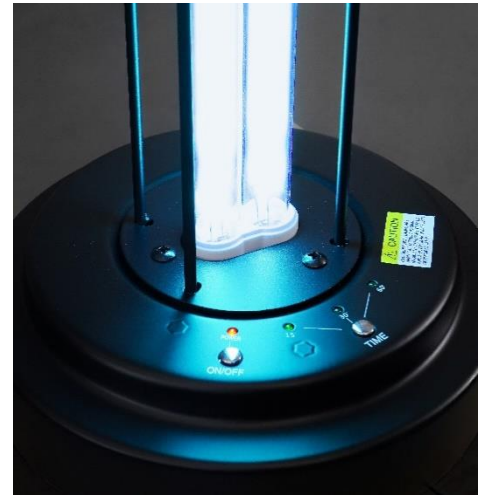

## 36 Watt UV-C Germicidal Fixture

Remote Control – Auto Off

- Commercial & Residential
- Office Rooms
- Bedrooms
- Kitchens & Bathrooms
- School Rooms
- Dental Office & Rooms
- Medical & Clinic Facilities
- Medical Testing Rooms
- Laboratory Facilities
- Hospital Rooms
- Operating Rooms
- Waiting Room Areas
- Food Processing Areas
- Salon, Spas & Workout Rooms
- Retail Shops & Markets
- Lunchroom & Dining Facilities

### High Output UV-C

### Additional Features:

Built-in timer with remote control and base operation.  
Battery included for the remote controller unit.

Auto-OFF timer can be set for 15 min., 30 min., or 60min.

There is a 15 second ON delay allowing ample time to exit the area before the UV-C light waves ignite and sterilization begins.

Replaceable 36-watt High Power UV-C lamp @ 8,000 hours.

Unit can be table or floor mounted as well as hung to reach the desired / optimal UV-C light wave exposure for the area.

4' long UL listed power cord with 3-prong grounded plug.